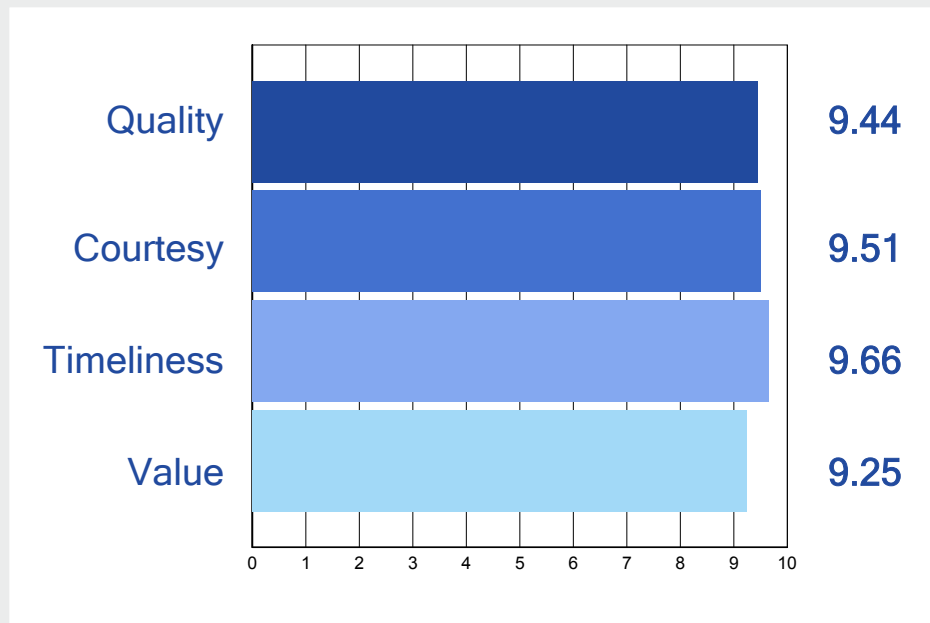

Membership number 168577

Overview July 2017

01473 270008

www.johnparkerfixings.com

13/14 Yale Business Park, Ipswich, IP3 9RR

Average individual rating

Members Since: